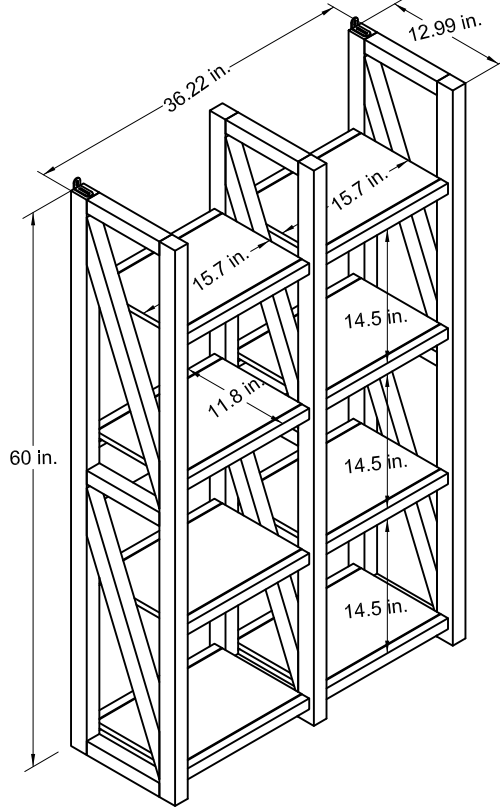

Room Divider

Model Number: 4465013COM

Finish: Rustic White

OVERALL PRODUCT SIZE(in inches)

Room Divider:36.22"(W)*12.99"(D)*60"(H)

MAXIMUM WEIGHT CAPACITIES